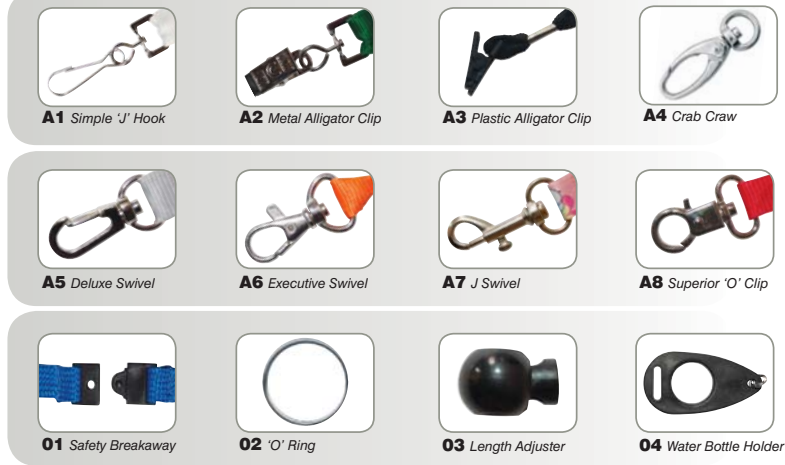

A4 Crab Claw

A5 Deluxe Swivel

A6 Executive Swivel

A7 J Swivel

A8 Superior 'O' Clip

01 Safety Breakaway

PH1 Detachable Phone Holder

PH2 Phone Holder

LANYARD ATTACHMENTS

A1 Simple 'J' Hook

A2 Metal Alligator Clip

A3 Plastic Alligator Clip

A4 Crab Claw

A5 Deluxe Swivel

A6 Executive Swivel

A7 J Swivel

A8 Superior 'O' Clip

O1 Safety Breakaway

O2 'O' Ring

O3 Length Adjuster

O4 Water Bottle Holder

C1 Swivel Connector

C2 Clip Connector

C3 Matte Swivel Connector