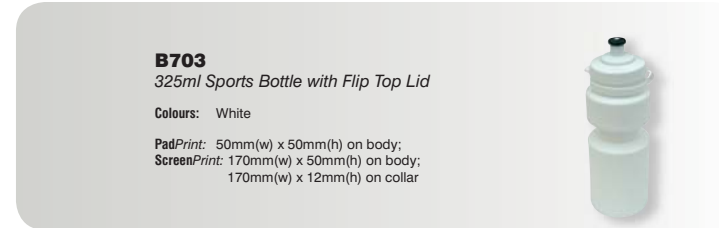

B703

325ml Sports Bottle with Flip Top Lid

Colours: White

PadPrint: 50mm(w) x 50mm(h) on body;
ScreenPrint: 170mm(w) x 50mm(h) on body;
170mm(w) x 12mm(h) on collar